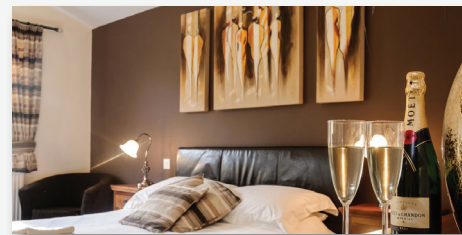

# L LAUREL COTTAGE L

A luxury 1 bedroom cottage which sleeps 2 with en-suite bathroom finished to our usual high specification including a private hot tub & outdoor Sauna offering couples a wonderful escape from everyday life in a cosy and romantic cottage. Laurel Cottage has been given a 4 star rating from Enjoy England & has been awarded gold for the last Three years in recognition of exceptional quality.

## LOUNGE

Laurel cottage has a modern & stylish open plan layout. In the lounge area you will find a large comfortable corner sofa, perfect to get snuggled up on & rustic carved furniture. There is a wall mounted flat screen TV with integrated DVD & Freeview, feature LED lighting creates a very romantic environment for those cosy nights in.

## BEDROOM

The bedroom has been finished to a very high standard complete with King size leather bed with a luxurious mattress fitted with coordinating linen, built in wardrobe and storage area and wall mounted flat screen tv with integrated DVD player & Freeview.